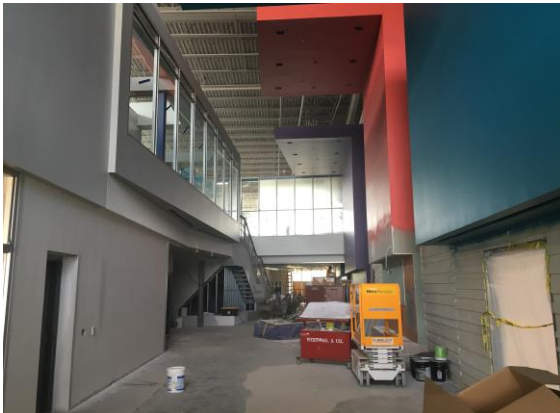

The Past Weeks

- Gymnasium bleachers began installation
- Carpeting installed in the 4th/5th grade wing
- Lights hung in the library
- Punch list began in the classroom wings

Coming Up in the Weeks Ahead

- Start installing resilient flooring in the classroom wings and hallways
- Asphalt paving for the parking lots
- Pour the monument sign
- Hang the stage curtain
- Begin the building final clean and continue punch lists

The lot for the basketball courts and playground is graded and ready to be paved!

Toilet partitions are installed in all of the bathrooms throughout the school.

The overhanging cloud soffits at the main entrance are now painted, and the interior windows are installed.