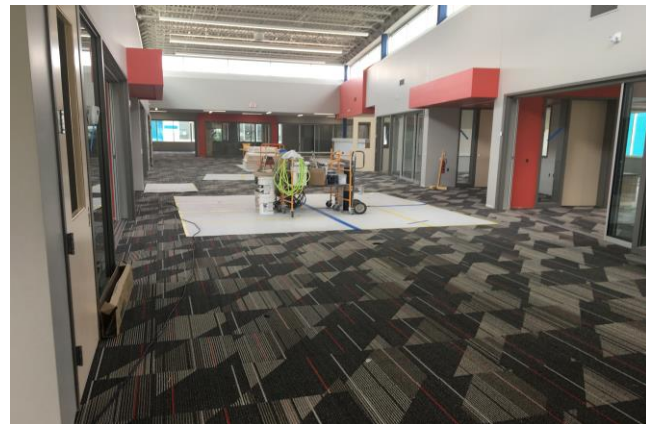

EXECUTIVE SUMMARY REPORT

SUN PRAIRIE ELEMENTARY SCHOOLS: Meadow View Elementary School 06/01/2018

What's New?

At Meadow View, the gravel for the parking lots has been graded and asphalt will be poured next week! Landscaping will start in a couple of weeks, along with the installation of the playground. Inside the building, the gymnasium received bleachers this week. The 4th/5th grade classroom wing received carpet and wood doors this week, and next the final coat of paint will be applied. Carpet is now being installed in the administration offices, and then it will be installed on the 2nd floor. On the 2nd floor, the curtain wall window was installed in the library along with the remaining light fixtures. Finally, the building's pre-punch has begun in the classroom wings to make sure that every detail is spot-on before students and teachers arrive!

- Start installing resilient flooring in the classroom wings and hallways
- Asphalt paving for the parking lots
- Pour the monument sign
- Hang the stage curtain
- Begin the building final clean and continue punch lists

The lot for the basketball courts and playground is graded and ready to be paved!

Toilet partitions are installed in all of the bathrooms throughout the school.

The overhanging cloud soffits at the main entrance are now painted, and the interior windows are installed.