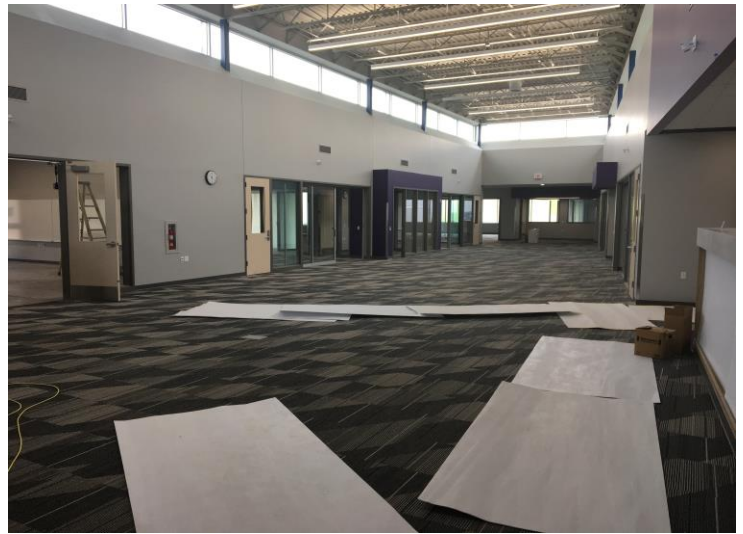

EXECUTIVE SUMMARY REPORT

SUN PRAIRIE ELEMENTARY SCHOOLS: Meadow View Elementary School 06/01/2018

What's New?

At Meadow View, the gravel for the parking lots has been graded and asphalt will be poured next week! Landscaping will start in a couple of weeks, along with the installation of the playground. Inside the building, the gymnasium received bleachers this week. The 4th/5th grade classroom wing received carpet and wood doors this week, and next the final coat of paint will be applied. Carpet is now being installed in the administration offices, and then it will be installed on the 2nd floor. On the 2nd floor, the curtain wall window was installed in the library along with the remaining light fixtures. Finally, the building's pre-punch has begun in the classroom wings to make sure that every detail is spot-on before students and teachers arrive!

The lot for the basketball courts and playground is graded and ready to be paved!

Toilet partitions are installed in all of the bathrooms throughout the school.

The overhanging cloud soffits at the main entrance are now painted, and the interior windows are installed.

EXECUTIVE SUMMARY REPORT

SUN PRAIRIE ELEMENTARY SCHOOLS

06/01/2018

On the 2nd floor, the loading dock has been replaced with the large windows. This will allow lots of natural light into the library!

The bleachers in the gym are being installed, and the scoreboard will arrive next!

This aerial photograph from our drone last week shows that the school is only a little over a month away from completion! The asphalt will be poured next week to finish the parking lots.

The central collaboration space within each classroom wing is designed to be an extension of the learning areas that surround it. Glass in between these areas will provide for direct supervision and improved visible communication for students and staff.