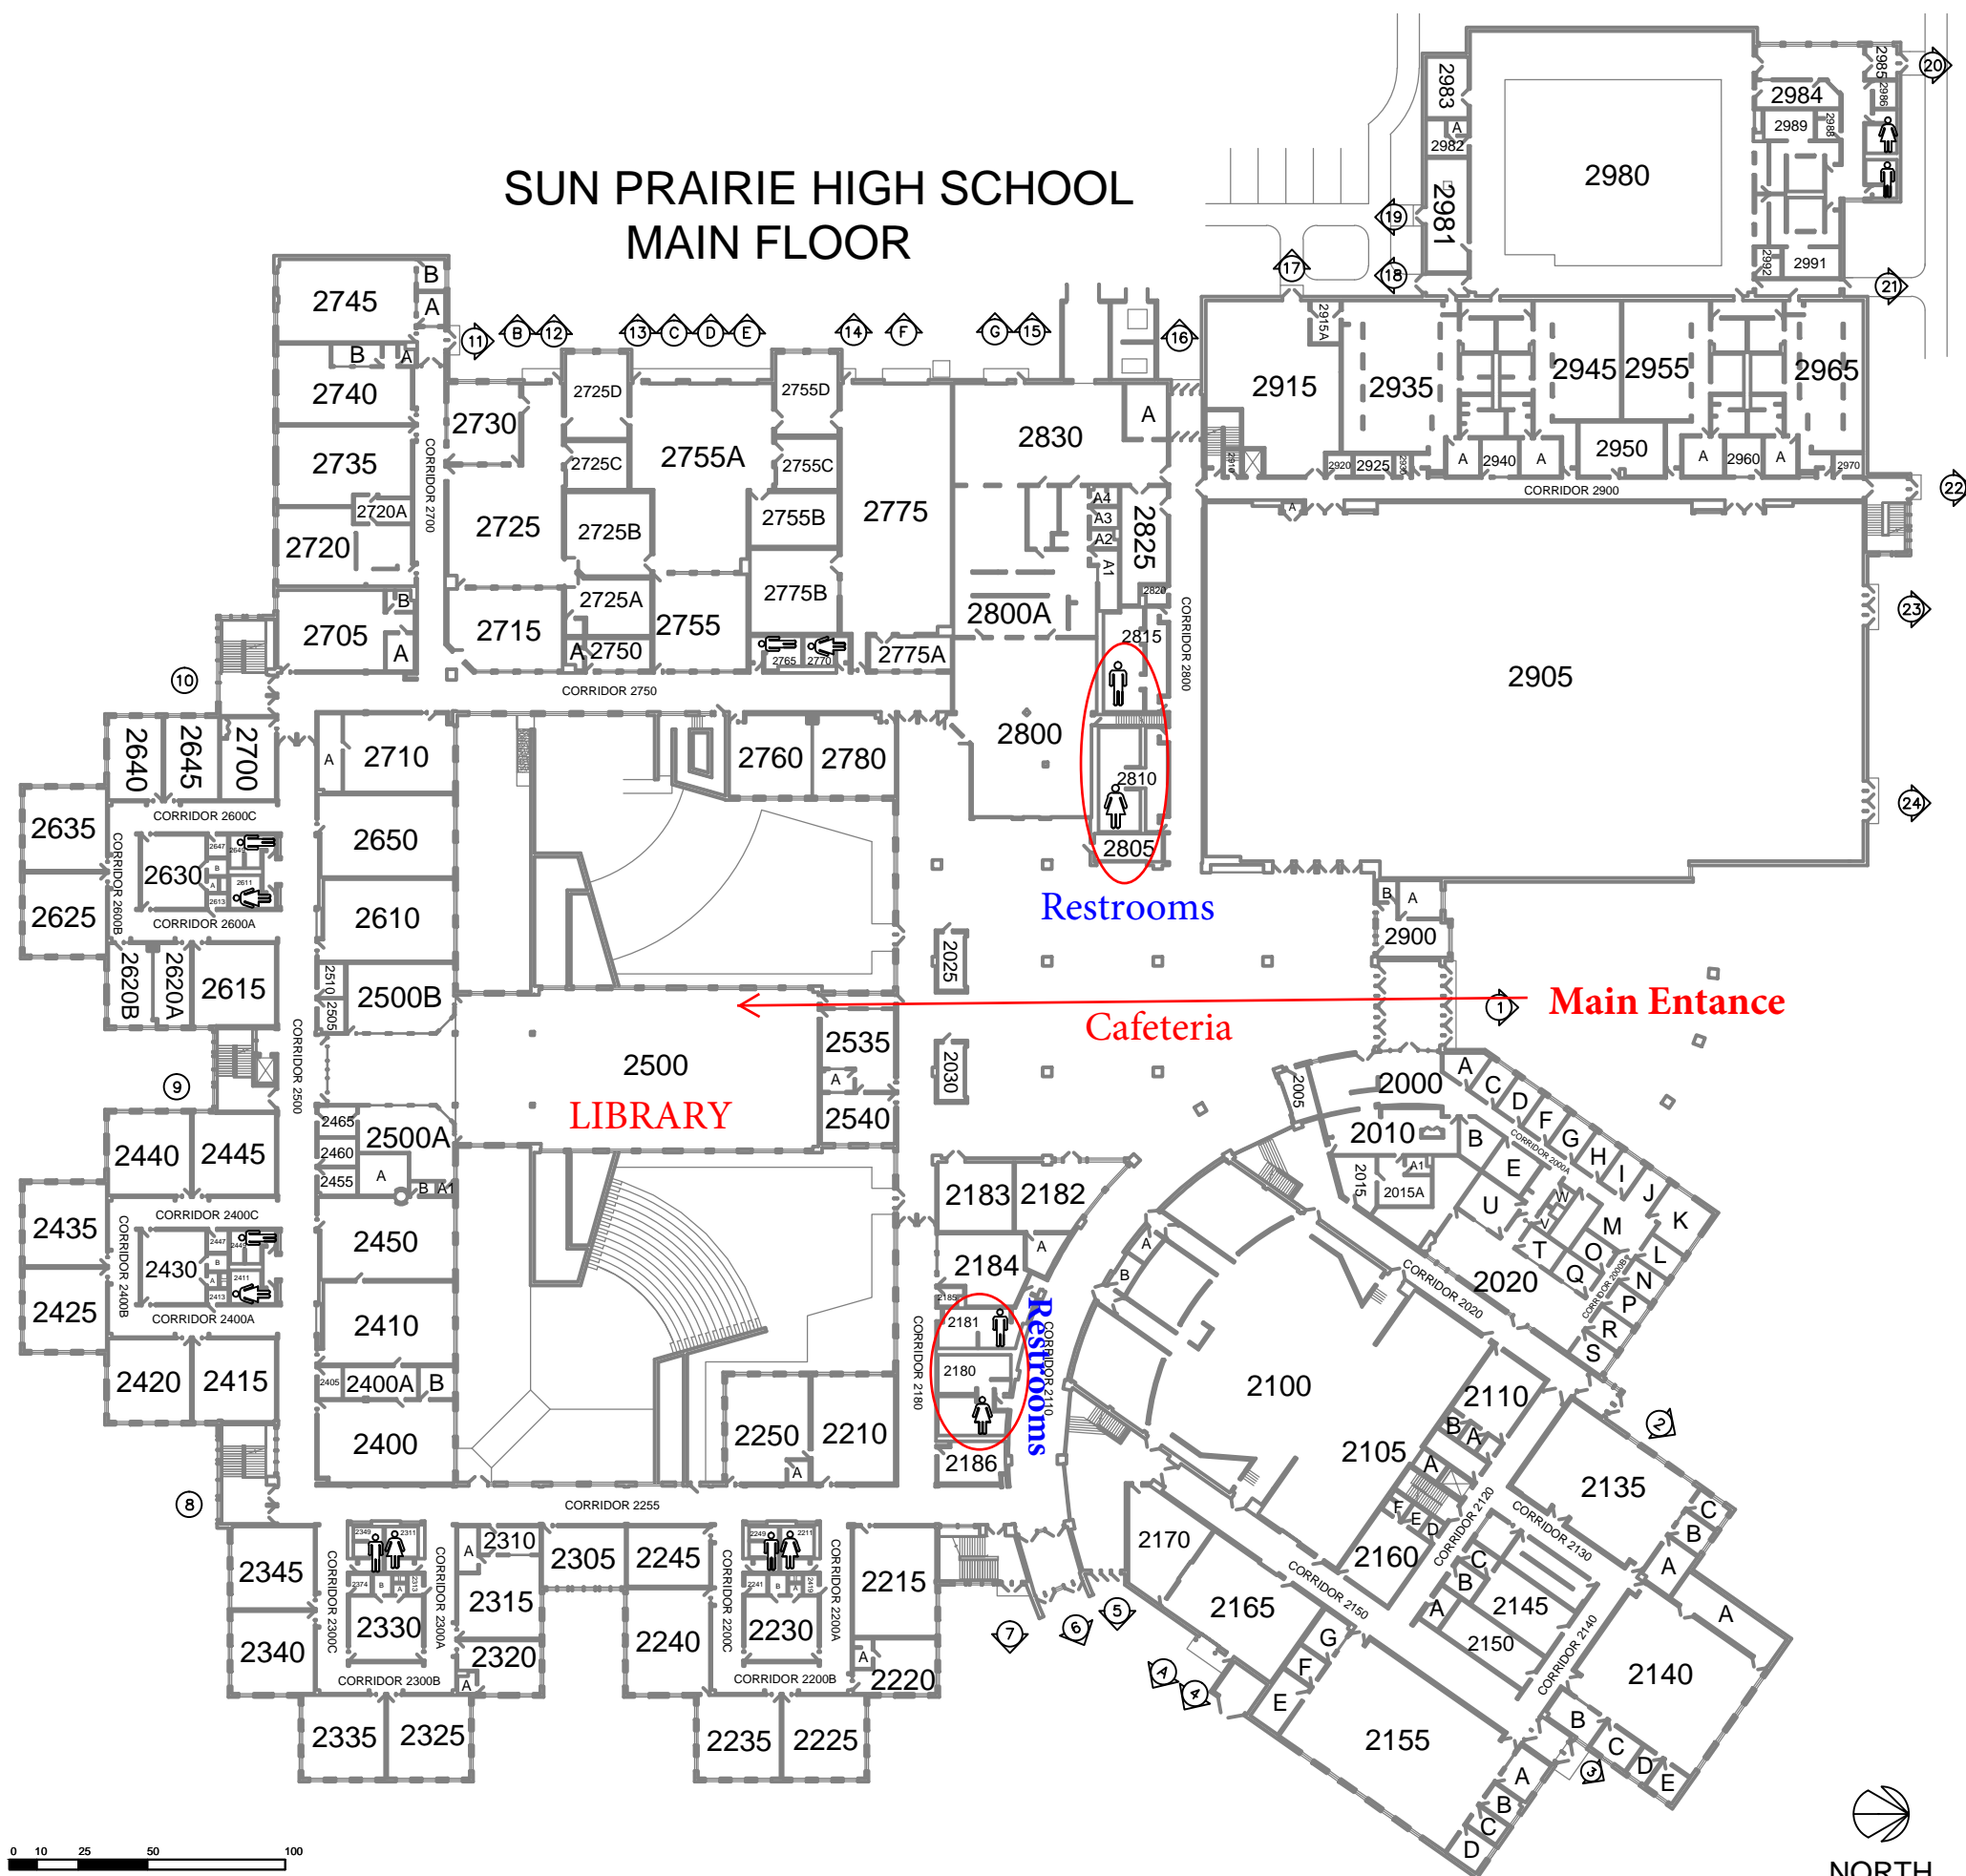

SUN PRAIRIE HIGH SCHOOL MAIN FLOOR

888 Grove Street, Sun Prairie, WI